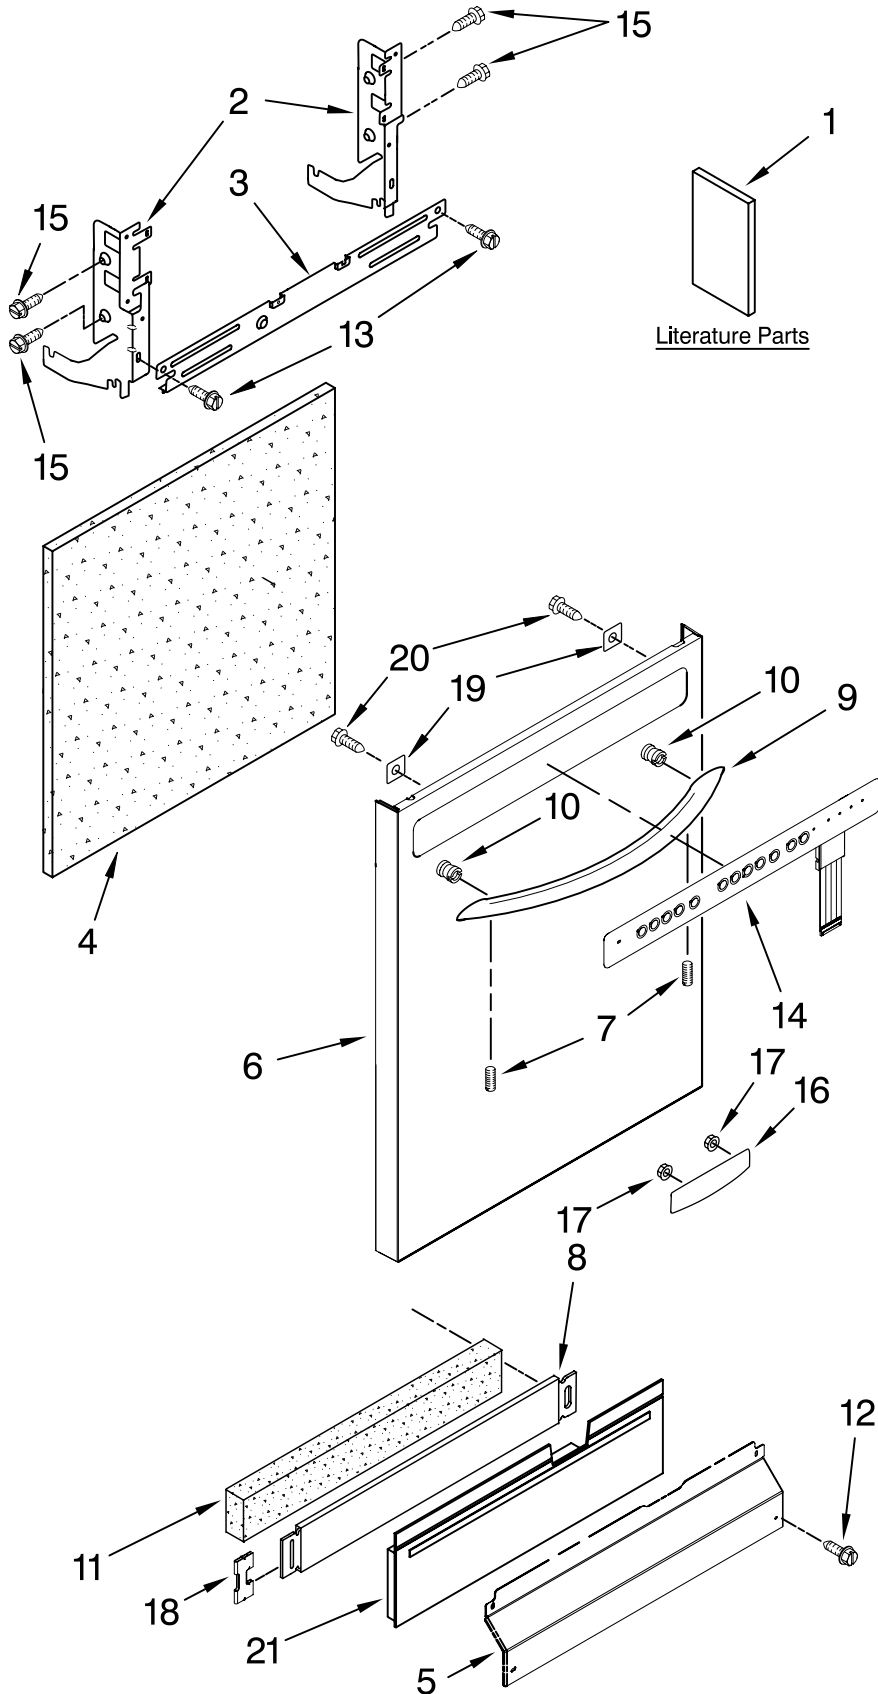

KitchenAid® DOOR AND PANEL PARTS

UNDERCOUNTER
DISHWASHER

For Model: KUDE70CVSS0
(Stainless)

Illus. No.	Part No.	DESCRIPTION
1	W10056407	Literature Parts
	W10194847	Instructions, Installation
	W10208710	Energy Guide
	W10208710	Guide, Use & Care Spanish
	W10208709	Guide, Use & Care English/French
	W10142826	Tech Sheet
	W10158347	Tech Sheet, French
2		Arm, Hinge
	8534854	Left
	8534853	Right
3	8268983	Stiffener, Door
4	W10073520	Insulation, Door
5		Access Panel
	W10194851	Black
6		Panel, Full Front (Includes Items 4, 10, 16, 17, 19 AND 20)
	W10137621	Stainless
7	8534008	Screw
8		Toe Panel (Includes Items 11 & 18)
	8558252	Black
9		Handle Assy (Includes Item 7)
	W10083935	Stainless
10	8564951	Stud, Mounting
11	8268581	Insulation, Toe Panel
12		Screw
	302868	Black
13	304392	Screw
14	W10056420	Bezel
15	3400071	Screw
16		Nameplate
	W10021850	Stainless
17	2004333	Nut
18	8269016	Clip, Grounding
19	W10133538	Plate, Backing
20	W10123421	Screw
21	W10056310	Panel, Access Panel

FOR ORDERING INFORMATION REFER TO PARTS PRICE LIST

CONTROL PANEL PARTS

For Model: KUDE70CVSS0
(Stainless)

Illus. No.	Part No.	DESCRIPTION
------------	----------	-------------

1		Console Assembly (Includes Insert)
	W10056419	Midnight Grey
2	8546546	Clip, Bi-Metal
3	661663	Bi-Metal
4	3369051	Screw
5	W10077360	Latch Assembly
6	W10056352	Control, Electronic
7	W10134019	Switch, Door
8	8531873	Board, Interconnect
9	8531877	Cable-Ribbon

FOR ORDERING INFORMATION REFER TO PARTS PRICE LIST

DOOR AND LATCH PARTS

For Model: KUDE70CVSS0
(Stainless)

Illus. No.	Part No.	DESCRIPTION
1	3369051	Screw, Door
2	8281217	Screw
3	W10056250	Inner Door Mastic Assembly (Also Order Item 6)
4	W10077883	Inlet, Air
5	8572611	Vent Assembly (Also Order Item 6)